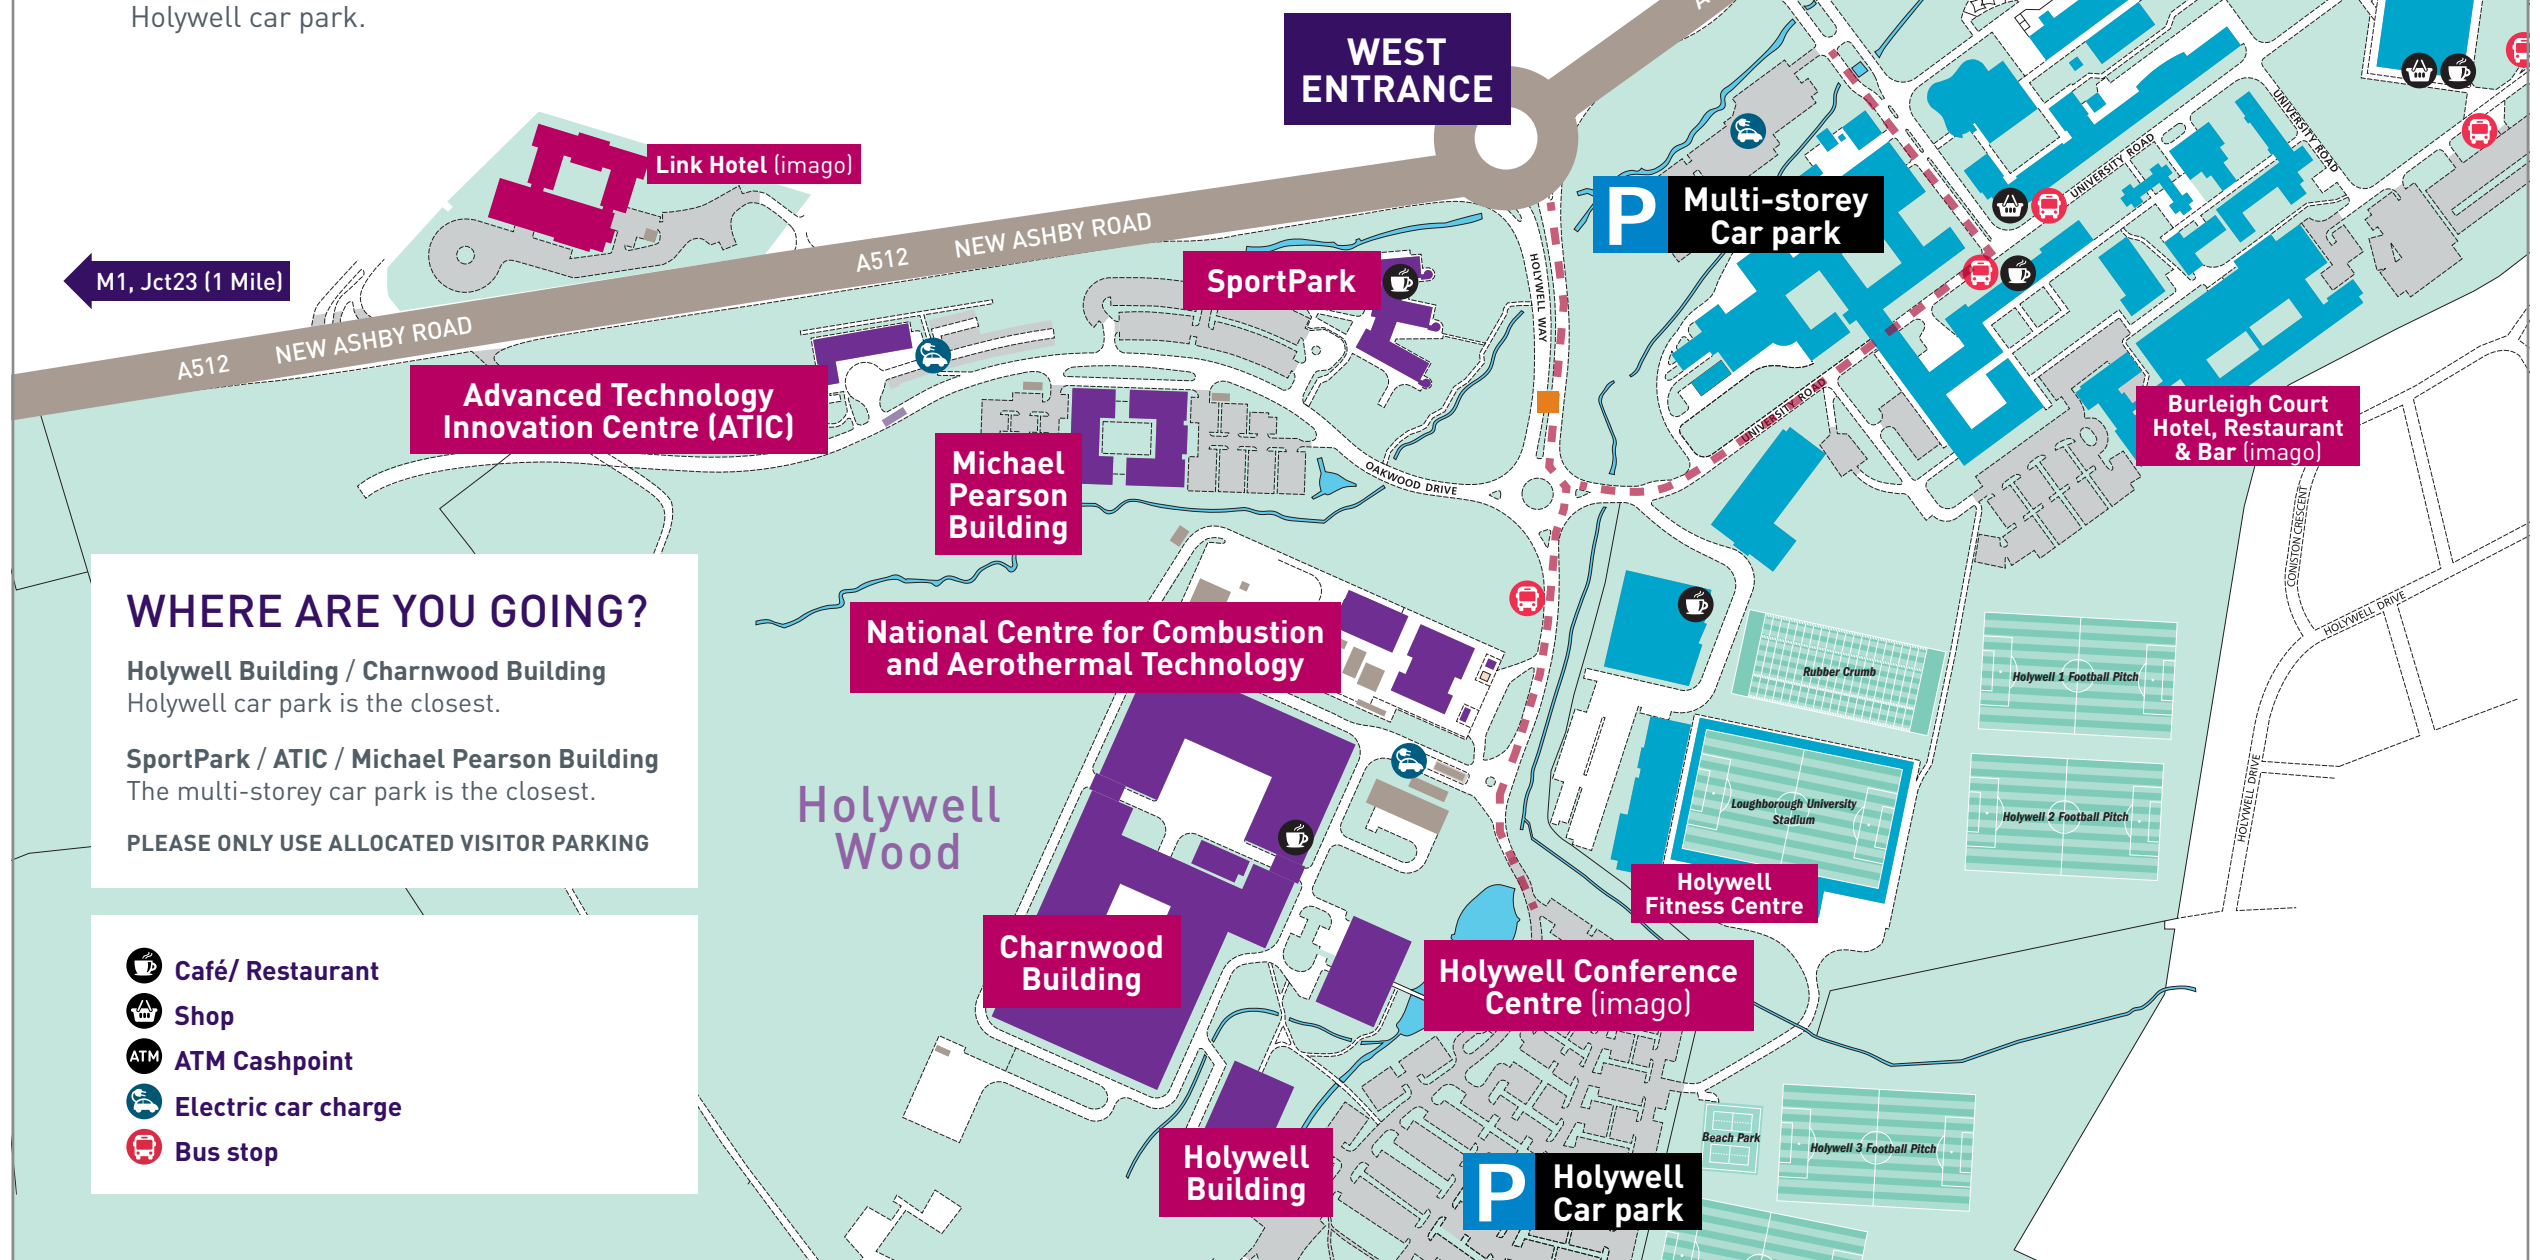

LOUGHBOROUGH UNIVERSITY SCIENCE & ENTERPRISE PARK

www.lusep.co.uk/location

VISITOR PARKING

SAT NAV POSTCODE: LE11 3QF

1. Enter the University from the West Entrance on the A512
2. Use right hand visitor lane, report to security gatehouse
3. Either turn left at the roundabout onto University Road and left to the multi-storey car park. There is a footpath to LUSEP (opposite SportPark)
4. Alternatively, continue straight over the first roundabout and follow signs for Holywell car park.

WHERE ARE YOU GOING?

Holywell Building / Charnwood Building
Holywell car park is the closest.

SportPark / ATIC / Michael Pearson Building
The multi-storey car park is the closest.

PLEASE ONLY USE ALLOCATED VISITOR PARKING

- Café/ Restaurant
- Shop
- ATM Cashpoint
- Electric car charge
- Bus stop